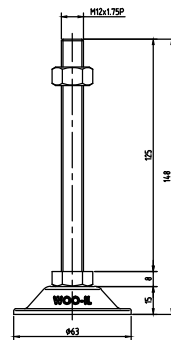

BL63-M12-125