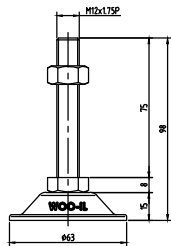

BL63-M12-75