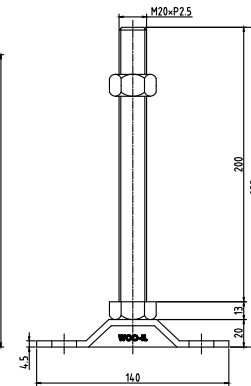

FABL-90140 M20

No.	PART	MATERIAL	Q'TY	REMARK		
SIZE	A1	DESIGNED	CHECKED	APPROVED	DATE	ITEM
UNIT	mm	US.Hwang	HJ.Kim	HJ.Kim	20.01.11	FABL90140-M20
SCALE	1 : 1					

 **WOO - IL INDUSTRY Co., Ltd.**