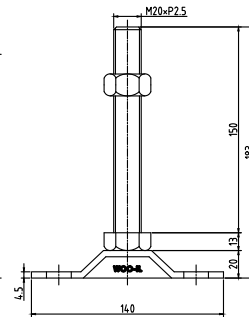

FABL-90140 M20

No.	PART	MATERIAL	Q'TY	REMARK		
SIZE	A1	DESIGNED	CHECKED	APPROVED	DATE	ITEM
UNIT	mm	US.Hwang	HJ.Kim	HJ.Kim	20.01.11	FABL90140-M20
SCALE	1 : 1					

 **WOO - IL INDUSTRY Co., Ltd.**