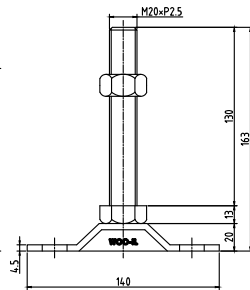

FABL-90140 M20

No.	PART	MATERIAL	Q'TY	REMARK		
SIZE	A1	DESIGNED	CHECKED	APPROVED	DATE	ITEM
UNIT	mm	US.Hwang	HJ.Kim	HJ.Kim	20.01.11	FABL90140-M20
SCALE	1 : 1					

 **WOO - IL INDUSTRY Co., Ltd.**