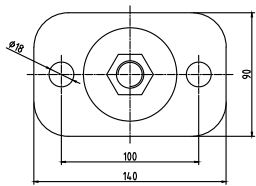

FABL-90140 M20

No.	PART	MATERIAL	Q'TY	REMARK		
SIZE	A1	DESIGNED	CHECKED	APPROVED	DATE	ITEM
UNIT	mm	US.Hwang	HJ.Kim	HJ.Kim	20.01.11	FABL90140-M20
SCALE	1 : 1					

 **WOO - IL INDUSTRY Co., Ltd.**