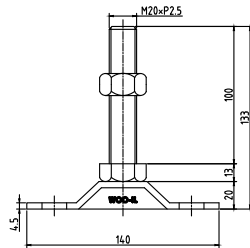

FABL-90140 M20

No.	PART	MATERIAL	Q'TY	REMARK		
SIZE	A1	DESIGNED	CHECKED	APPROVED	DATE	ITEM
UNIT	mm	US.Hwang	HJ.Kim	HJ.Kim	20.01.11	FABL90140-M20
SCALE	1 : 1					

 **WOO - IL INDUSTRY Co., Ltd.**