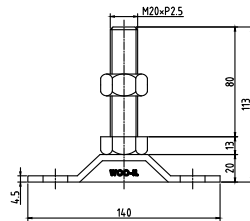

FABL-90140 M20

No.	PART	MATERIAL	Q'TY	REMARK		
SIZE	A1	DESIGNED	CHECKED	APPROVED	DATE	ITEM
UNIT	mm	US.Hwang	HJ.Kim	HJ.Kim	20.01.11	FABL90140-M20
SCALE	1 : 1					

 **WOO - IL INDUSTRY Co., Ltd.**