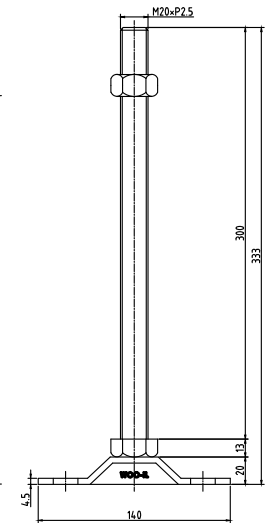

FABL-90140 M20

No.	PART	MATERIAL	Q'TY	REMARK		
SIZE	A1	DESIGNED	CHECKED	APPROVED	DATE	ITEM
UNIT	mm	US.Hwang	HJ.Kim	HJ.Kim	20.01.11	FABL90140-M20
SCALE	1 : 1					

 **WOO - IL INDUSTRY Co., Ltd.**