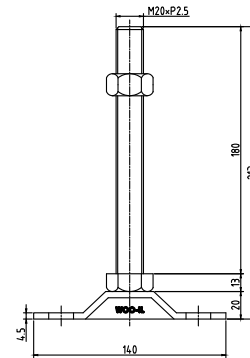

FABL-90140 M20

No.	PART	MATERIAL	Q'TY	REMARK		
SIZE	A1	DESIGNED	CHECKED	APPROVED	DATE	ITEM
UNIT	mm	US.Hwang	HJ.Kim	HJ.Kim	20.01.11	FABL90140-M20
SCALE	1 : 1					

 **WOO - IL INDUSTRY Co., Ltd.**