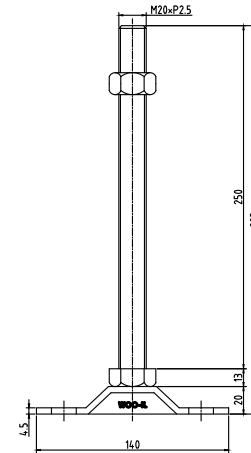

FABL-90140 M20

No.	PART	MATERIAL	Q'TY	REMARK		
SIZE	A1	DESIGNED	CHECKED	APPROVED	DATE	ITEM
UNIT	mm	US.Hwang	HJ.Kim	HJ.Kim	20.01.11	FABL90140-M20
SCALE	1 : 1					

 **WOO - IL INDUSTRY Co., Ltd.**