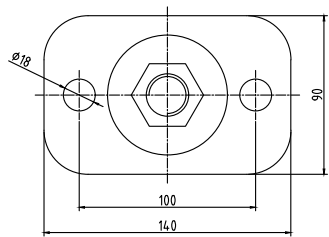

FABL-90140 M24

No.	PART	MATERIAL	QTY	REMARK	
SIZE	A1	DESIGNED	CHECKED	APPROVED	DATE
UNIT	mm	US.Hwang	H.J.Kim	H.J.Kim	20.01.11
SCALE	1 : 1	FABL90140-M24			

 **WOO - IL INDUSTRY Co., Ltd.**