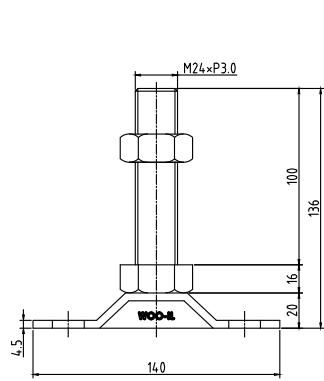

FABL-90140 M24

No.	PART	MATERIAL	QTY	REMARK	
SIZE	A1	DESIGNED	CHECKED	APPROVED	DATE
UNIT	mm	US.Hwang	H.J.Kim	H.J.Kim	20.01.11
SCALE	1 : 1	FABL90140-M24			

 **WOO - IL INDUSTRY Co., Ltd.**