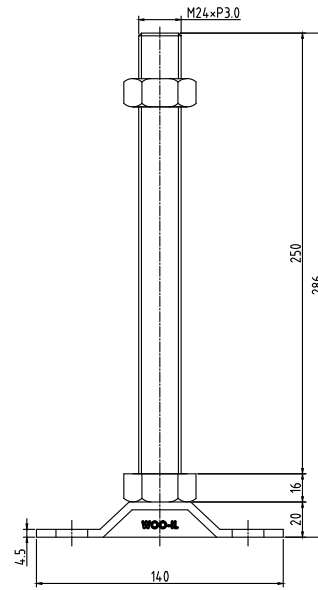

FABL-90140 M24

No.	PART	MATERIAL	QTY	REMARK	
SIZE	A1	DESIGNED	CHECKED	APPROVED	DATE
UNIT	mm	US.Hwang	H.J.Kim	H.J.Kim	20.01.11
SCALE	1 : 1	FABL90140-M24			

 **WOO - IL INDUSTRY Co., Ltd.**