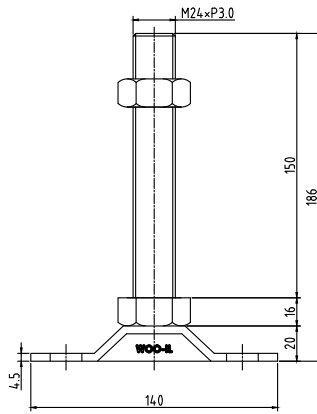

FABL-90140 M24

No.	PART	MATERIAL	QTY	REMARK	
SIZE	A1	DESIGNED	CHECKED	APPROVED	DATE
UNIT	mm	US.Hwang	H.J.Kim	H.J.Kim	20.01.11
SCALE	1 : 1	FABL90140-M24			

 **WOO - IL INDUSTRY Co., Ltd.**