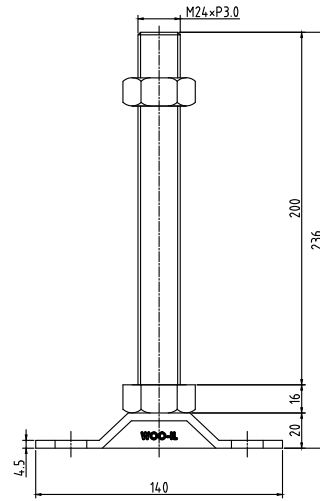

FABL-90140 M24

No.	PART	MATERIAL	QTY	REMARK	
SIZE	A1	DESIGNED	CHECKED	APPROVED	DATE
UNIT	mm	US.Hwang	H.J.Kim	H.J.Kim	20.01.11
SCALE	1 : 1	FABL90140-M24			

 **WOO - IL INDUSTRY Co., Ltd.**