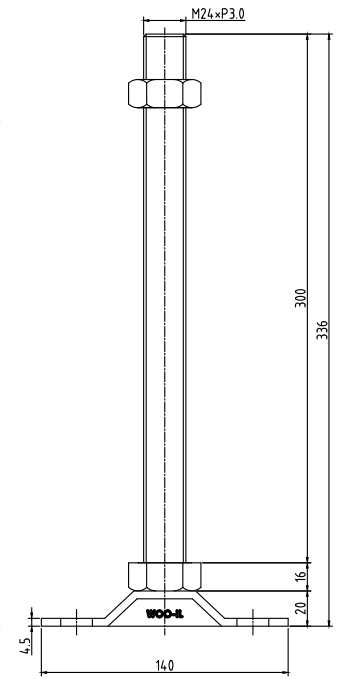

FABL-90140 M24

No.	PART	MATERIAL	QTY	REMARK	
SIZE	A1	DESIGNED	CHECKED	APPROVED	DATE
UNIT	mm	US.Hwang	H.J.Kim	H.J.Kim	20.01.11
SCALE	1 : 1	FABL90140-M24			

 **WOO - IL INDUSTRY Co., Ltd.**