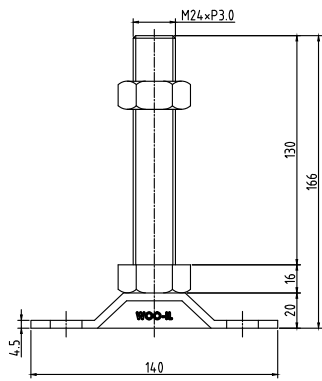

FABL-90140 M24

No.	PART	MATERIAL	QTY	REMARK	
SIZE	A1	DESIGNED	CHECKED	APPROVED	DATE
UNIT	mm	US.Hwang	H.J.Kim	H.J.Kim	20.01.11
SCALE	1 : 1	FABL90140-M24			

 **WOO - IL INDUSTRY Co., Ltd.**