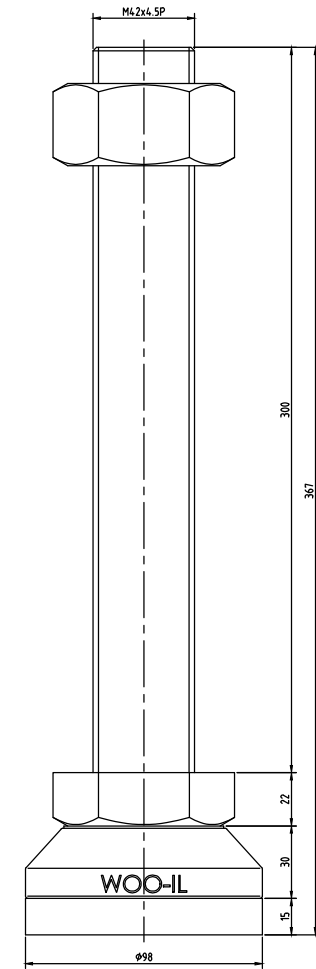

MFR98-M42-150

MFR98-M42-200

MFR98-M42-250

MFR98-M42-300

No.	PART		MATERIAL	Q'TY	REMARK	
SIZE	A1	DESIGNED	CHECKED	APPROVED	DATE	ITEM
UNIT	mm	US.Hwang	HJ.Kim	HJ.Kim	21.01.06	MFR98-M42
SCALE	1 : 1					

WOO - IL INDUSTRY Co., Ltd.