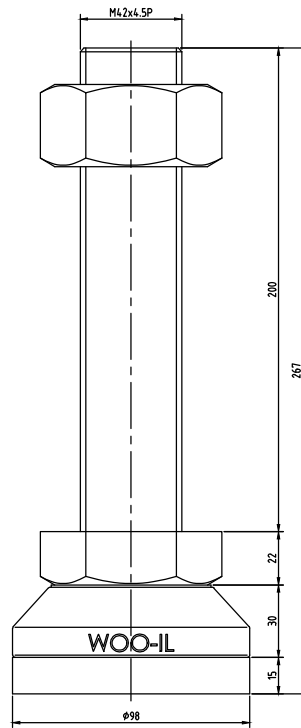

MFR98-M42-150

MFR98-M42-200

MFR98-M42-250

MFR98-M42-300

No.	PART		MATERIAL	Q'TY	REMARK	
SIZE	A1	DESIGNED	CHECKED	APPROVED	DATE	ITEM
UNIT	mm	US.Hwang	HJ.Kim	HJ.Kim	21.01.06	MFR98-M42
SCALE	1 : 1					

WOO - IL INDUSTRY Co., Ltd.