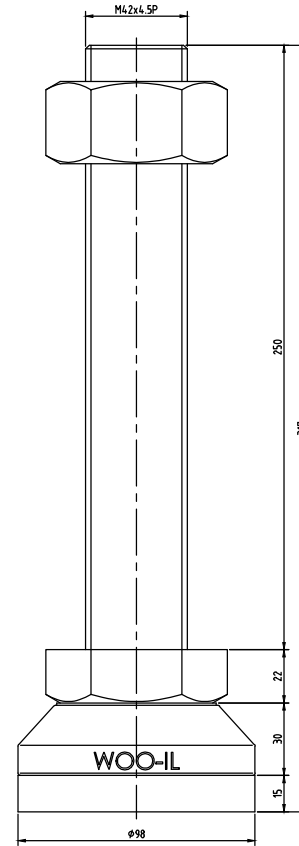

MFR98-M42-150

MFR98-M42-200

MFR98-M42-250

MFR98-M42-300

No.	PART		MATERIAL	Q'TY	REMARK	
SIZE	A1	DESIGNED	CHECKED	APPROVED	DATE	ITEM
UNIT	mm	US.Hwang	HJ.Kim	HJ.Kim	21.01.06	MFR98-M42
SCALE	1 : 1					

WOO - IL INDUSTRY Co., Ltd.