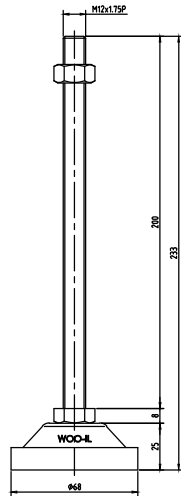

RL68-M12-50

RL68-M12-75

RL68-M12-100

RL68-M12-125

RL68-M12-150

RL68-M12-200

RL68-M12-250

RL68-M12-300

No.	PART		MATERIAL	Q'TY	REMARK	
SIZE	A1	DESIGNED	CHECKED	APPROVED	DATE	ITEM
UNIT	mm	US.Hwang	HJ.Kim	HJ.Kim	21.01.06	RL68-M12
SCALE	1 : 1					