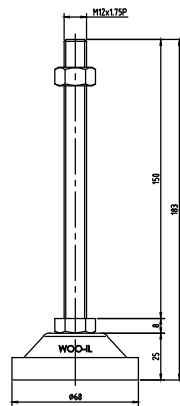

RL68-M12-50

RL68-M12-75

RL68-M12-100

RL68-M12-125

RL68-M12-150

RL68-M12-200

RL68-M12-250

RL68-M12-300

No.	PART		MATERIAL	Q'TY	REMARK	
SIZE	A1	DESIGNED	CHECKED	APPROVED	DATE	ITEM
UNIT	mm	US.Hwang	HJ.Kim	HJ.Kim	21.01.06	RL68-M12
SCALE	1 : 1					