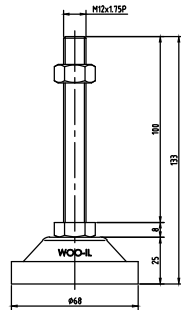

RL68-M12-50

RL68-M12-75

RL68-M12-100

RL68-M12-125

RL68-M12-150

RL68-M12-200

RL68-M12-250

RL68-M12-300

No.	PART		MATERIAL	Q'TY	REMARK	
SIZE	A1	DESIGNED	CHECKED	APPROVED	DATE	ITEM
UNIT	mm	US.Hwang	HJ.Kim	HJ.Kim	21.01.06	RL68-M12
SCALE	1 : 1					