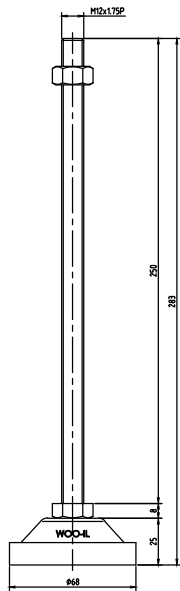

RL68-M12-50

RL68-M12-75

RL68-M12-100

RL68-M12-125

RL68-M12-150

RL68-M12-200

RL68-M12-250

RL68-M12-300

No.	PART		MATERIAL	Q'TY	REMARK	
SIZE	A1	DESIGNED	CHECKED	APPROVED	DATE	ITEM
UNIT	mm	US.Hwang	HJ.Kim	HJ.Kim	21.01.06	RL68-M12
SCALE	1 : 1					