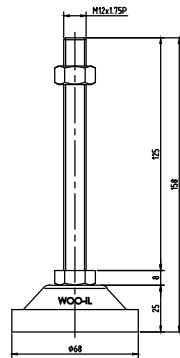

RL68-M12-50

RL68-M12-75

RL68-M12-100

RL68-M12-125

RL68-M12-150

RL68-M12-200

RL68-M12-250

RL68-M12-300

No.	PART		MATERIAL	Q'TY	REMARK	
SIZE	A1	DESIGNED	CHECKED	APPROVED	DATE	ITEM
UNIT	mm	US.Hwang	HJ.Kim	HJ.Kim	21.01.06	RL68-M12
SCALE	1 : 1					