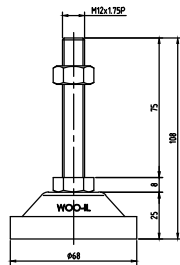

RL68-M12-50

RL68-M12-75

RL68-M12-100

RL68-M12-125

RL68-M12-150

RL68-M12-200

RL68-M12-250

RL68-M12-300

No.	PART		MATERIAL	Q'TY	REMARK	
SIZE	A1	DESIGNED	CHECKED	APPROVED	DATE	ITEM
UNIT	mm	US.Hwang	HJ.Kim	HJ.Kim	21.01.06	RL68-M12
SCALE	1 : 1					