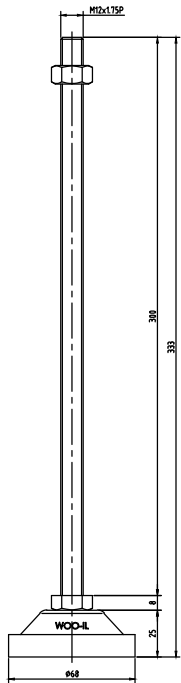

RL68-M12-50

RL68-M12-75

RL68-M12-100

RL68-M12-125

RL68-M12-150

RL68-M12-200

RL68-M12-250

RL68-M12-300

No.	PART		MATERIAL	Q'TY	REMARK	
SIZE	A1	DESIGNED	CHECKED	APPROVED	DATE	ITEM
UNIT	mm	US.Hwang	HJ.Kim	HJ.Kim	21.01.06	RL68-M12
SCALE	1 : 1					